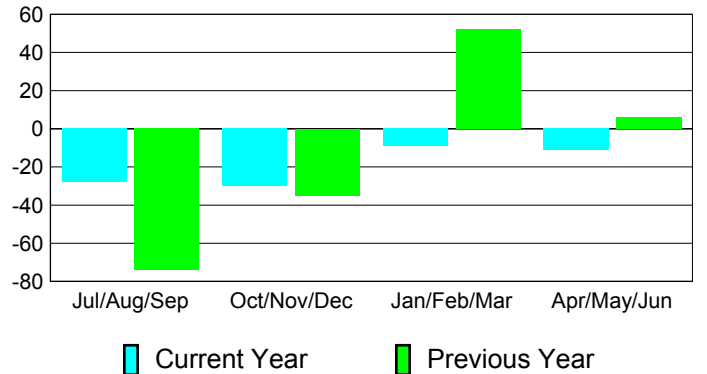

**Membership Results
2010-2011**

**Membership
2009-2010**

Month	Net Memb Goal	Actual New Memb	Actual Dropped Memb	Gain/Loss of Memb	Gain/Loss of Memb
Jul/Aug/Sep	-20	30	-58	-28	-74
Oct/Nov/Dec	30	44	-74	-30	-35
Jan/Feb/Mar	30	42	-51	-9	52
Apr/May/June	48	45	-56	-11	6
Totals	88	161	-239	-78	-51

Membership Results 2010-2011

Goal, New, Dropped, Gain/Loss

Comparison of Membership Gain/Loss

Current Year Compared to the Previous Year

Gender Comparison 2010-2011

Jul/Aug/Sep

Oct/Nov/Dec

Jan/Feb/Mar

Apr/May/June

Male

Female